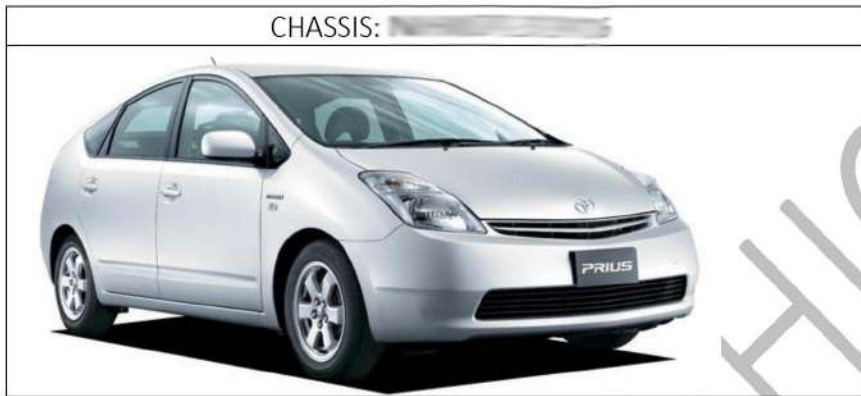

NIPPON VEHICLES CHASSIS REPORT

01-07-2022

THIS REPORT IS ISSUED ON REQUEST OF: [REDACTED]

Make: TOYOTA	Model: PRIUS
Engine: 1NZFXE	Grade: S
Year: 2006-11	Drive: FF(front engine, front-wheel drive - 2wd)
Transmission: IAT	Fuel: Unleaded regular gasoline - Petrol
Body: NHW20-AHEEB	Color of the body: 6U0
Color of the salon: FA41	Catalogue number: [REDACTED]